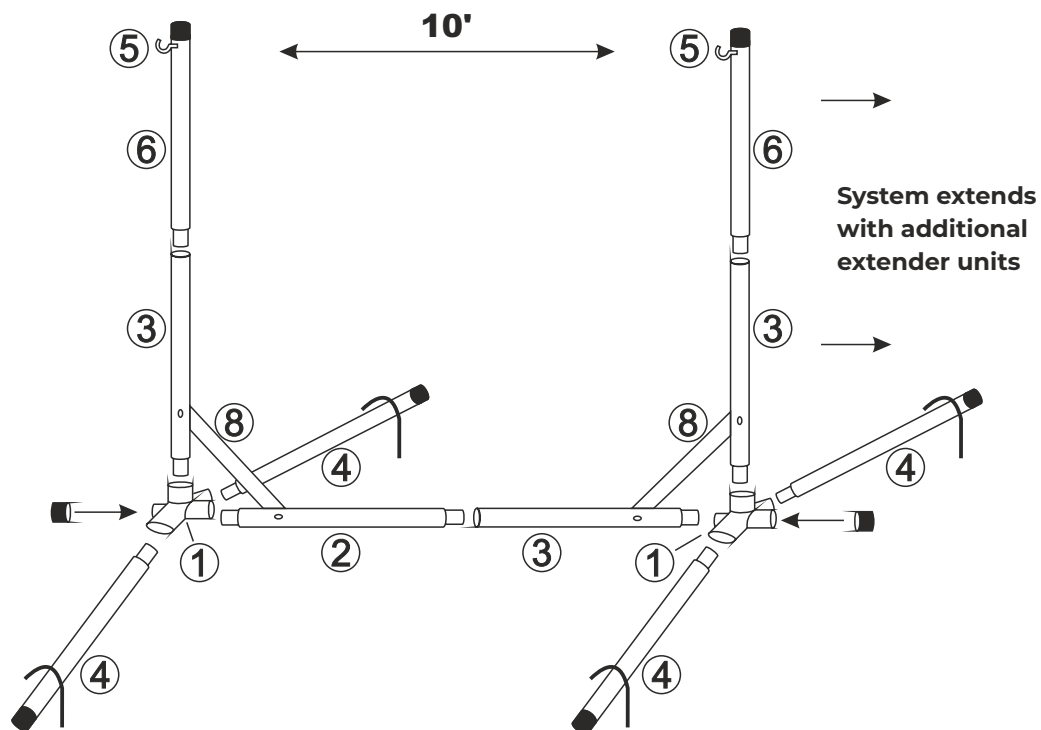

STOP THAT BALL!™

Step 5

Step 6

ASSEMBLY INSTRUCTIONS

STEP 1: Assemble base frame using components 1,2,3 & 4

STEP 2: Bolt component 5 to component 6

STEP 3: On the floor assemble uprights 6 & 3. Once uprights are assembled connect these to component 1.

STEP 4: Bolt upright support stays (component 8) to the base frame and uprights (components 2 & 3).

STEP 5: Using the coloured rope indicators as shown in the diagram hook the net to the poles.

STEP 6: Once the net is hooked in place pull the tension rope and tie to the bottom of the frame, use the velcro to secure net to the side frame.

Please note in high winds it is advised the net is removed

MASTER UNIT

PART	COMPONENT	QTY
1		2
2		1
3		3
4		4
5		2
6		2
8		2
CAP		2
PEGS		1 pack
VELCRO		1 pack
TOOLS, NUTS & BOLTS		1 set

NET WORLD SPORTS»

STEP 4 : Bolt upright support stays (component 8) to the base frame and uprights (components 2 & 3).

STEP 5 : Using the coloured rope indicators as shown in the diagram hook the net to the poles.

STEP 6 : Once the net is hooked in place pull the tension rope and tie to the bottom of the frame, use the velcro to secure net to the side frame.