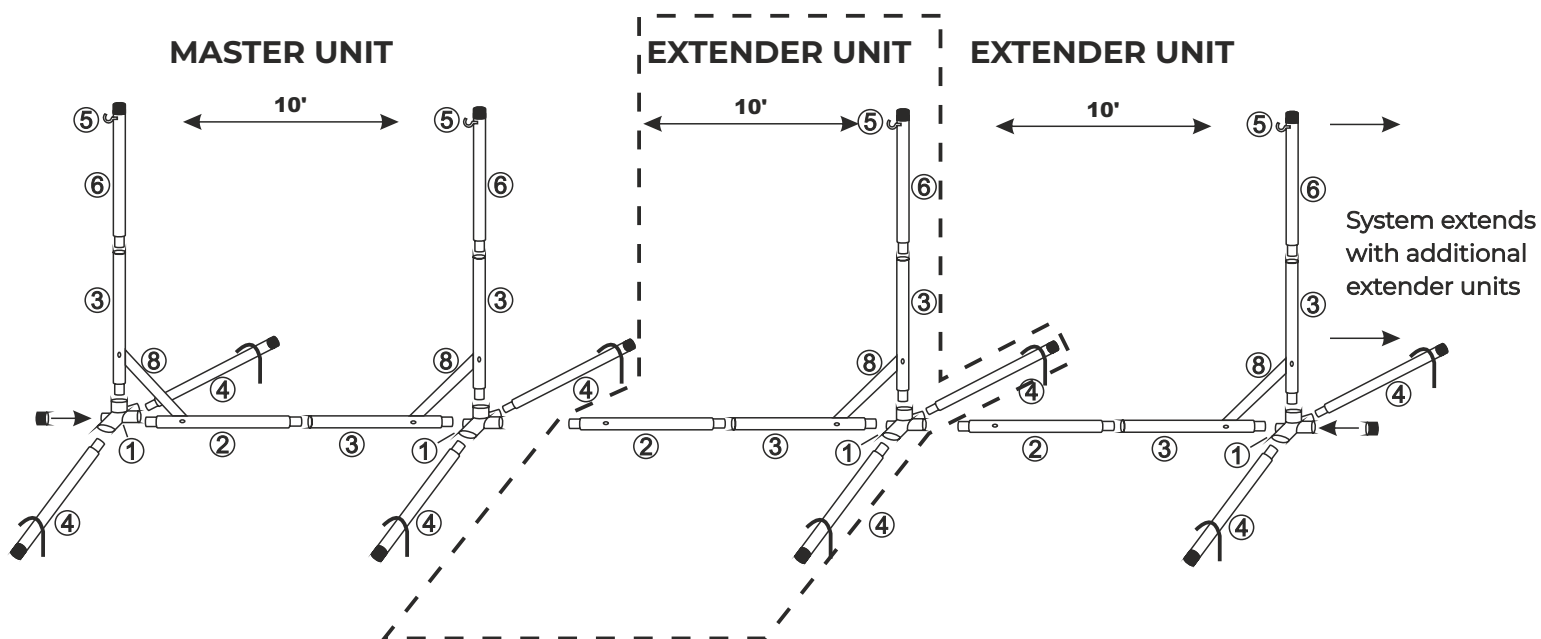

STOP THAT BALL!™

ASSEMBLY INSTRUCTIONS

Each unit comprises of ...