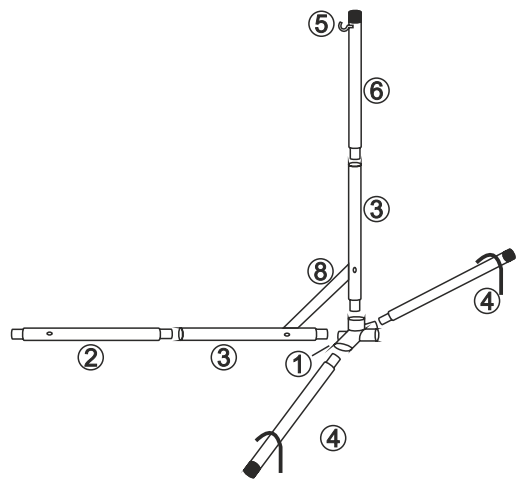

STEP 1 : Assemble base frame using components 1,2,3 & 4

STEP 2 : Bolt component 5 to component 6

STEP 3 : On the floor assemble uprights 6 & 3. Once uprights are assembled connect these to component 1.

STEP 4 : Bolt upright support stays (component 8) to the base frame and uprights (components 2 & 3).

STEP 5 : Using the coloured rope indicators as shown in the diagram hook the net to the poles.

STEP 6 : Once the net is hooked in place pull the tension rope and tie to the bottom of the frame, use the velcro to secure net to the side frame.

Please note in high winds it is advised the net is removed

EXTENDER UNIT

PART	COMPONENT	QTY
1		2
2		1
3		2
4		2
5		1
6		1
8		1
CAP		1
PEGS		1 pack
VELCRO		1 pack
TOOLS, NUTS & BOLTS		1 set

NET WORLD SPORTS»

Net World sports UK
www.networld-sports.co.uk
sales@networld-sports.co.uk
+44 1691 683 807

Net World sports USA
www.networld-sports.com
sales@networld-sports.com
1-866-861-9095