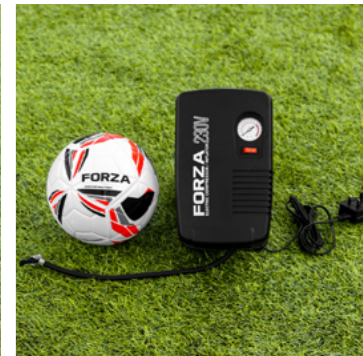

BALL PUMPS

1. Handheld Digital Pump
2. 12v Electric Pump
3. Stirrup Pump
4. 230v Electric Pump
5. Pump That Ball™
6. Ball Pressure Gauge Reader
7. Replacement Needles (EU & US) (Pack of 5)