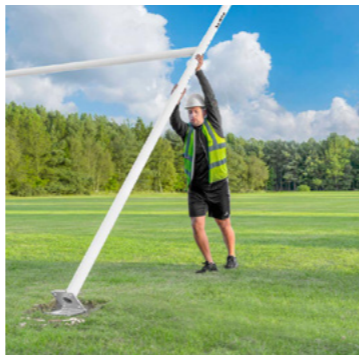

SIZES

- 13.5m
- 15m
- 17m

OPTIONS

- Single
- Pair

POST LIFTING TOOL UGRADE

- Fits Grounds Vehicle (Bolts To Roll Bar)
- Fits Tractor (3 Point Linkage Arm)

Find more products online www.networldsports.co.uk

WHO WE SUPPLY