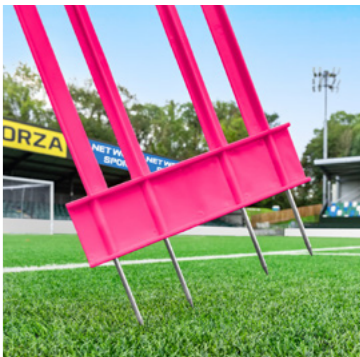

MANNEQUINS

MODELS	SIZES	OPTIONAL EXTRAS	COLOURS
- Freekick Mannequin - Mannequin Trolley	- Mini - Junior - Senior	- Astro Bases - Carry Bag	

ELITE MANNEQUINS

PACK SIZE	OPTIONAL EXTRAS	COLOURS
- Pack of 1 - Pack of 3	- Astro Bases - Carry Bag