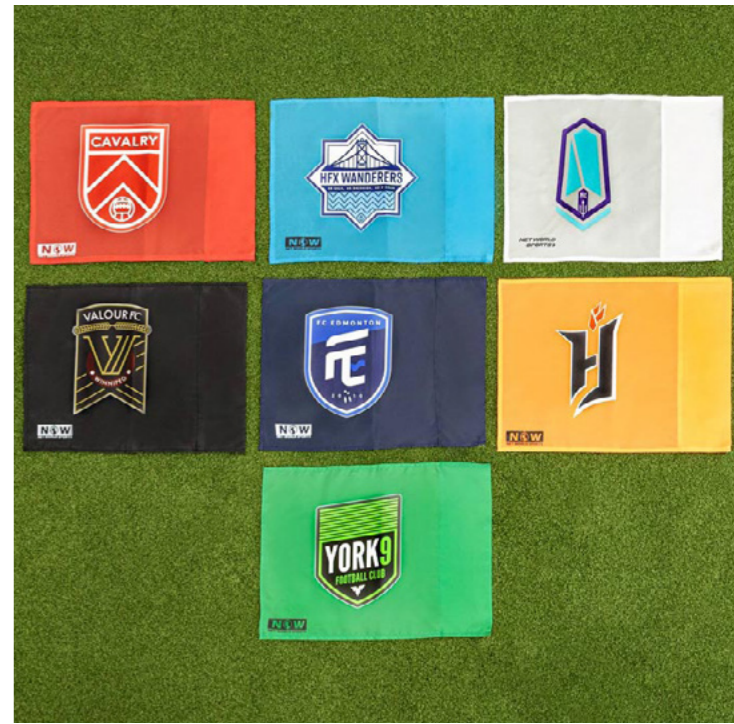

CORNER FLAGS & POLES

MODELS

1. UEFA Pro Corner Poles
2. UEFA Pro Corner Poles With Astro Base
3. Basic Corner Pole
4. Spring Loaded Corner Poles
5. Spring Loaded Corner Poles With Astro Base

CORNER FLAGS & POLES

MODELS

1. Corner Poles Bases
2. Corner Pole Bag
- 3-4. Corner Flags (Various Colours)
5. Custom Printed Flags