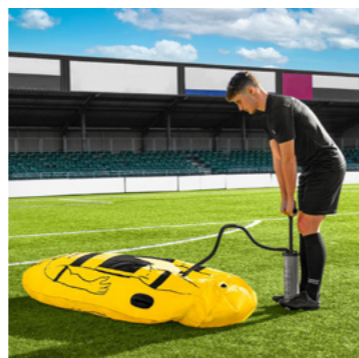

AIR MANNEQUINS

SIZE

- Junior
- Senior
- Jumbo

PACK SIZE

- Pack of 1
- Pack of 3
- Pack of 5

CARRY BAG

- Standard Bag
- Luxury Bag
- No Bag

OPTIONS

- With Pump
- Without Pump