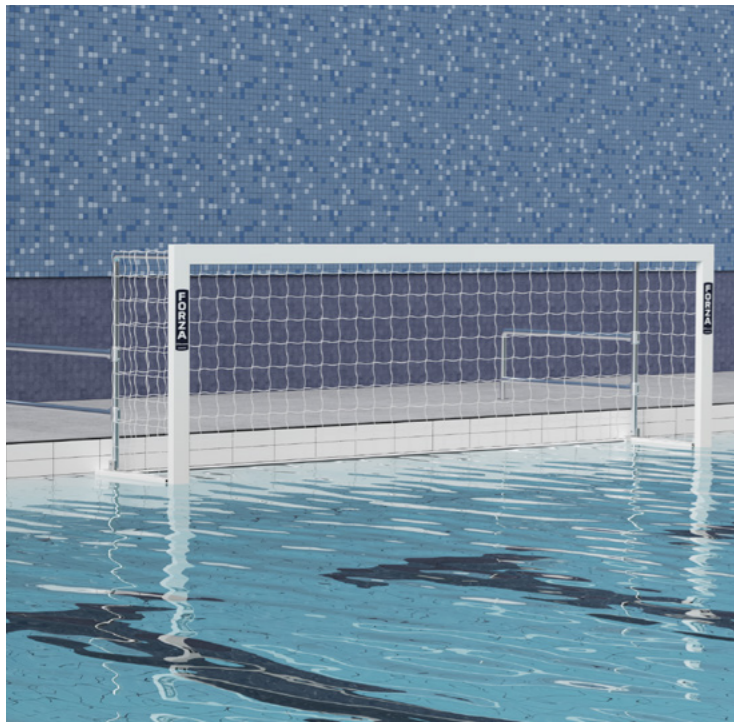

LACROSSE BALLS

1. World Match Lacrosse Ball

COLOURS

- **WATER POLO GOALS**

Find more at networldsports.co.uk

FINA FLOATING WATER POLO GOAL

WATCH ON

SIZE

• 3m x 0.9m (9ft 10.1in x 2ft 11.4in)

PVC WATER POLO GOALS

SIZES

- 3m x 0.9m (9ft 10.1in x 2ft 11.4in)

PVC WATER POLO GOALS

SIZES

1. 3m x 0.9m (9ft 10.1in x 2ft 11.4in)
2. 2.15m x 0.75m (7ft x 2ft 5.5in)
3. 1.5m x 0.6m (4ft 11in x 2ft)