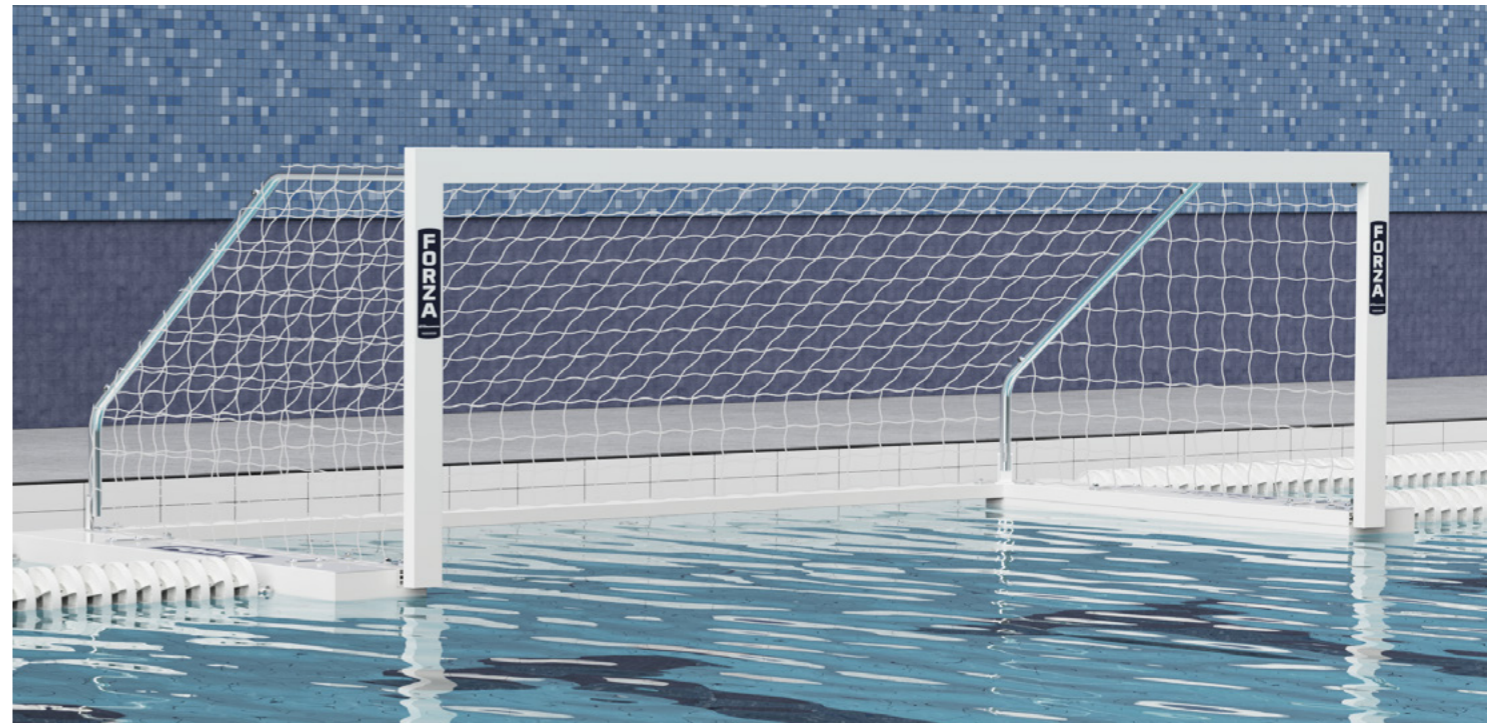

LACROSSE BALLS

1. World Match Lacrosse Ball

COLOURS

- **WATER POLO GOALS**

Find more at networldsports.co.uk

FINA FLOATING WATER POLO GOAL

WATCH ON

SIZE

• 3m x 0.9m (9ft 10.1in x 2ft 11.4in)

PVC WATER POLO GOALS

SIZES

- 3m x 0.9m (9ft 10.1in x 2ft 11.4in)

PVC WATER POLO GOALS

SIZES

1. 3m x 0.9m (9ft 10.1in x 2ft 11.4in)
2. 2.15m x 0.75m (7ft x 2ft 5.5in)
3. 1.5m x 0.6m (4ft 11in x 2ft)