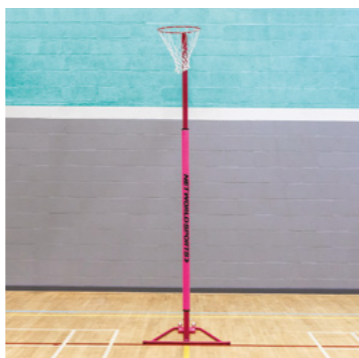

SCHOOLS GRADE STEEL50 NETBALL POSTS

WATCH ON
YouTube

MODELS

- Freestanding
- Socketed
- Post Protector To Fit 50mm Posts

COLOURS