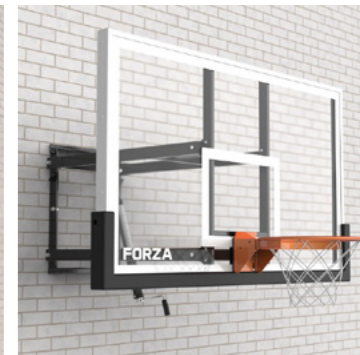

WATCH ON
 YouTube

WALL MOUNTED UNITS & BACKBOARDS

MODELS

- Wall Mounted Basketball Unit (Fixed Height)
- Fold To Wall Basketball Unit (Adjustable Height)
- Wall Mounted Glass Basketball Unit (Adjustable Height)
- Wall Mounted Polycarbonate Basketball Unit (Adjustable Height)
- Replacement Marine Plywood Backboards