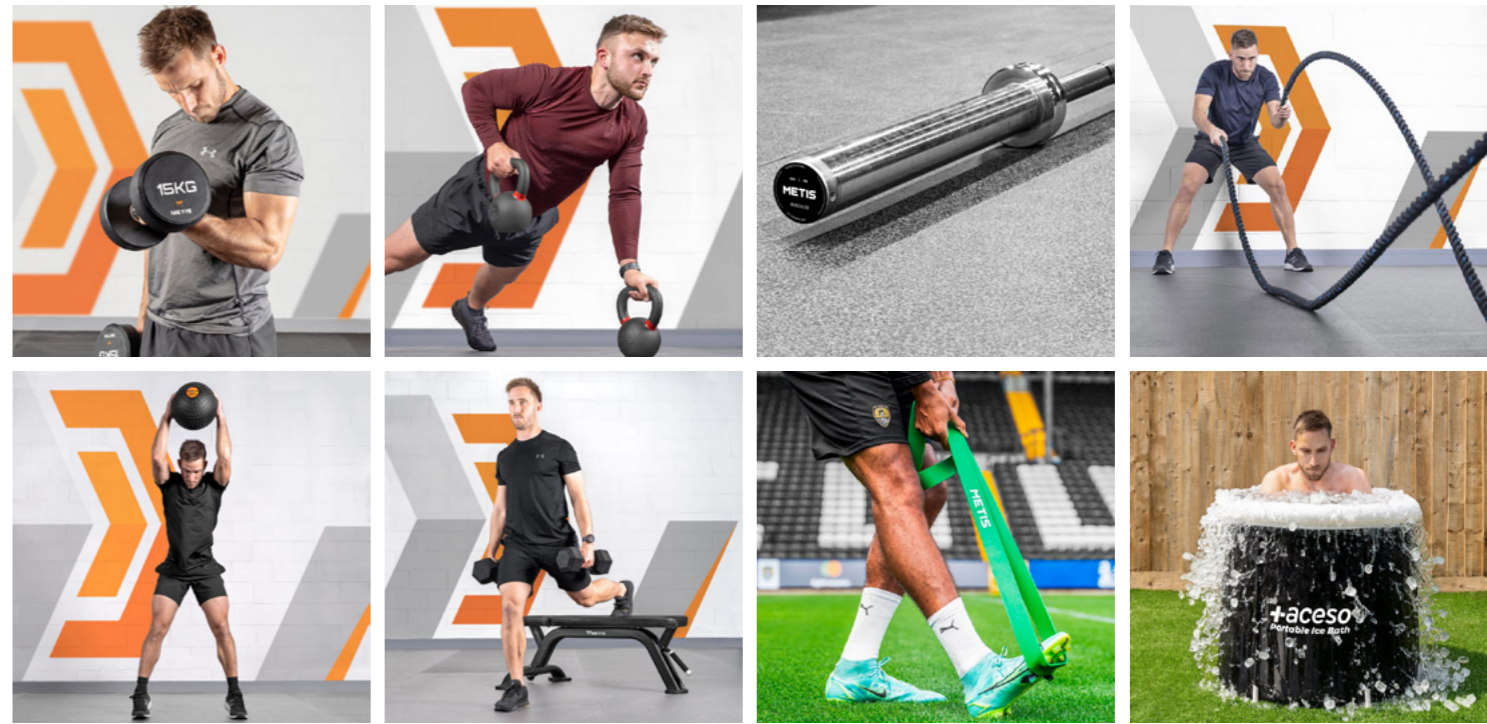

GYM EQUIPMENT

1. Pro Dumbbells
2. Kettlebells
3. Barbells
4. Ropes
5. Slam Balls
6. Benches
7. Resistance Bands
8. Ice Bath
9. And so much more

Find more products online www.networldsports.co.uk