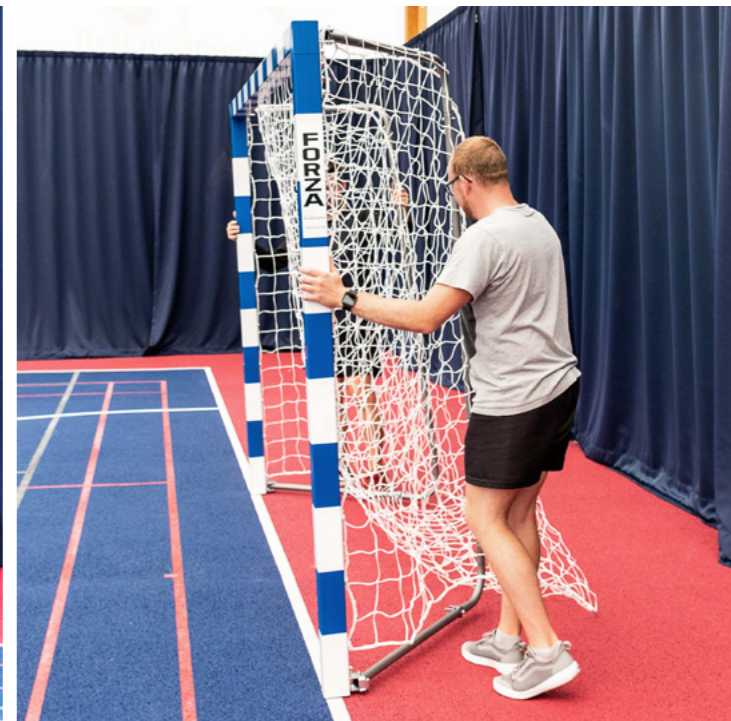

FOLDING COMPETITION ALU80 HANDBALL GOAL

WATCH ON
 YouTube

SIZES

- 3 x 2m

COLOURS

Find more products online www.networldsports.co.uk