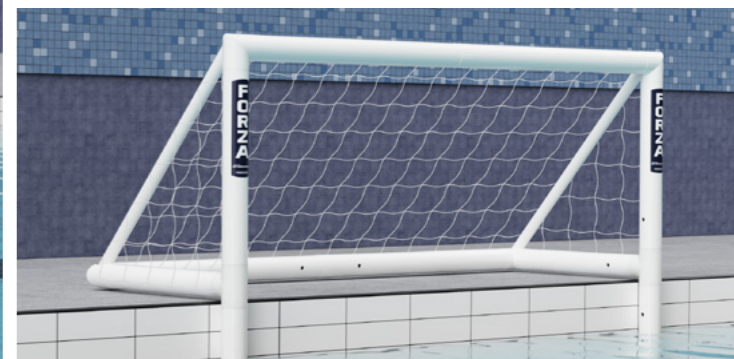

LACROSSE BALLS

1. World Match Lacrosse Ball

COLOURS

- **WATER POLO GOALS**

Find more at networldsports.co.uk

FINA FLOATING WATER POLO GOAL

WATCH ON

SIZE

• 3m x 0.9m (9ft 10.1in x 2ft 11.4in)

PVC WATER POLO GOALS

SIZES

- 3m x 0.9m (9ft 10.1in x 2ft 11.4in)

PVC WATER POLO GOALS

SIZES

1. 3m x 0.9m (9ft 10.1in x 2ft 11.4in)
2. 2.15m x 0.75m (7ft x 2ft 5.5in)
3. 1.5m x 0.6m (4ft 11in x 2ft)