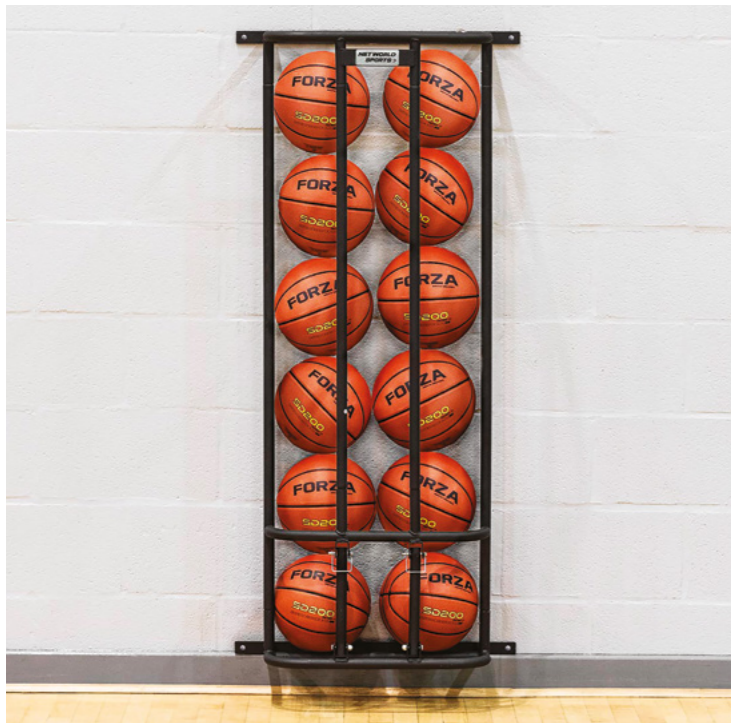

WATCH ON
 YouTube

WALL MOUNTED UNITS & BACKBOARDS

MODELS

- Wall Mounted Basketball Unit (Fixed Height)
- Fold To Wall Basketball Unit (Adjustable Height)
- Wall Mounted Glass Basketball Unit (Adjustable Height)
- Wall Mounted Polycarbonate Basketball Unit (Adjustable Height)
- Replacement Marine Plywood Backboards