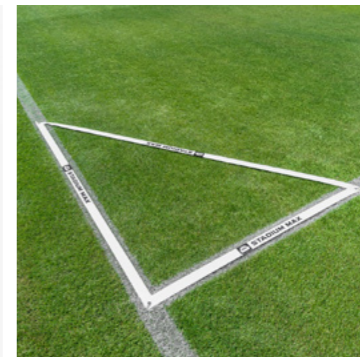

SEAT COLOURS

PORTABLE SHELTERS

WATCH ON
 YouTube

SIZES

- Shelter Only
- 4 Seat
- 8 Seat
- 12 Seat

OPTIONS

- Pro Seating
- Regular Seating

BLEACHERS

MODELS

1. UEFA Pro Corner Poles
2. UEFA Pro Corner Poles With Astro Base
3. Basic Corner Pole
4. Spring Loaded Corner Poles
5. Spring Loaded Corner Poles With Astro Base

CORNER FLAGS & POLES

MODELS

1. Corner Poles Bases
2. Corner Pole Bag
- 3-4. Corner Flags (Various Colours)
5. Custom Printed Flags