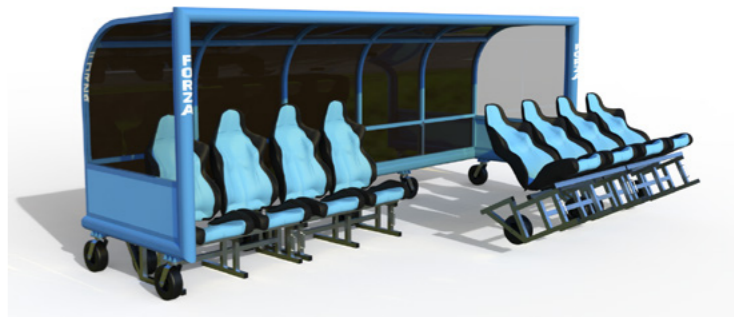

SINGLE TIER SIZES

- 9' (2.75m) | 4 Seats
- 17' (5.25m) | 8 Seats

PERSPEX

- Standard
- Tinted

SEAT TYPE

- Standard
- Bucket
- Luxury

SEAT COLOURS

Find more products online www.networldsports.co.uk