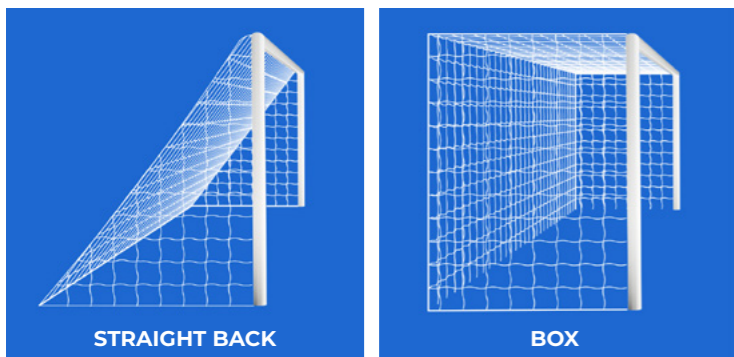

REPLACEMENT NETS

NETTING STYLES		THICKNESS		SIZES AND COLOURS
1-2.	Standard	1.	2.5mm	Various Sizes and Colours in Stock. We Can Customise to any Size, Shape, and Colour.
3.	Straight Back	2.	3mm	
4.	Box	3.	5mm	

NETTING ACCESSORIES

1. Coloured Twist & Lock Clips
2. White Twist & lock Clips
3. Arrow Net Hooks For Steel Goals
4. Velcro Ties
5. Bungee Ties
6. White Net Clips
7. Net Carry Bag