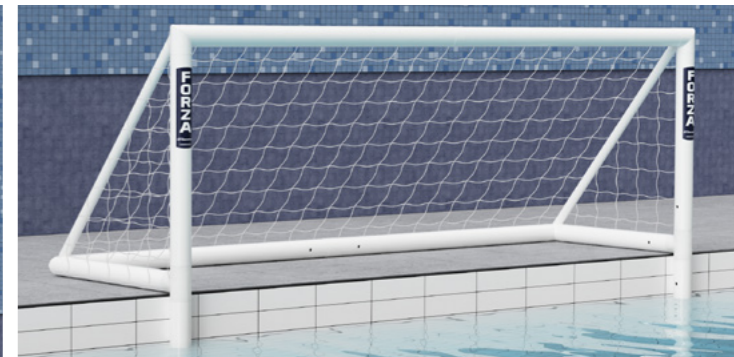

LACROSSE BALLS

1. World Match Lacrosse Ball

COLOURS

- **WATER POLO GOALS**

Find more at networldsports.co.uk

FINA FLOATING WATER POLO GOAL

WATCH ON

SIZE

• 3m x 0.9m (9ft 10.1in x 2ft 11.4in)

PVC WATER POLO GOALS

SIZES

- 3m x 0.9m (9ft 10.1in x 2ft 11.4in)

PVC WATER POLO GOALS

SIZES

1. 3m x 0.9m (9ft 10.1in x 2ft 11.4in)
2. 2.15m x 0.75m (7ft x 2ft 5.5in)
3. 1.5m x 0.6m (4ft 11in x 2ft)