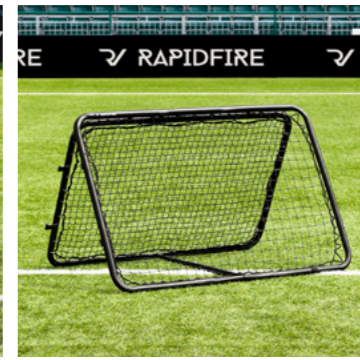

REBOUNDER NETS

MODELS

1. RF80	4. Mega X Rebounder	7. RF Pro Pop Up Rebounder
2. RF100	5. Mega Rebounder	8. Pop-Up Mega Rebounder
3. RF150	6. Flash Elite Rebounder