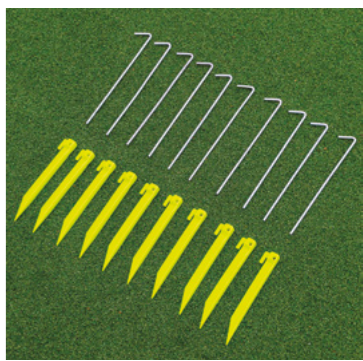

CUSTOM BALL STOP SYSTEMS

STOP THAT BALL

TYPE	HEIGHT	LENGTH
<ul style="list-style-type: none"> Freestanding Stop That Ball Pop-Up Stop That Ball 	<ul style="list-style-type: none"> 10' (3m) 	<ul style="list-style-type: none"> Any Length in 10' (3m) Sections

PRO SOCKETED STOP THAT BALL

HEIGHT	LENGTH	NET MESH SIZE
<ul style="list-style-type: none"> 10' (3m) 12' (3.6m) 16' (4.9m) 	<ul style="list-style-type: none"> Any Length 	<ul style="list-style-type: none"> 48mm 120mm

PROFLEX STOP THAT BALL

HEIGHT

• 10' (3m)

LENGTH

• 11' - 50'

BALL STOP NETTING

1. 120mm Football Stop Netting
2. 48mm Multi Sport Stop Netting
3. Complete Wire Tension Kit
4. Anti-Billow Rings

5. Plastic Net Clips (Black/White)
6. S-Hooks
7. U-Pegs
8. Steel & Plastic Ground Pegs