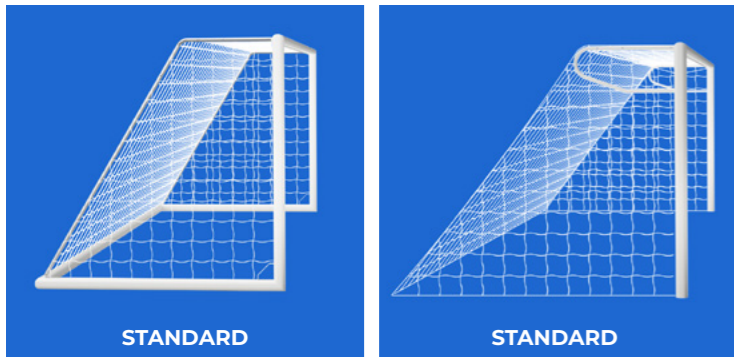

REPLACEMENT NETS

NETTING STYLES		THICKNESS		SIZES AND COLOURS
1-2.	Standard	1.	2.5mm	Various Sizes and Colours in Stock. We Can Customise to any Size, Shape, and Colour.
3.	Straight Back	2.	3mm	
4.	Box	3.	5mm	

NETTING ACCESSORIES

1. Coloured Twist & Lock Clips
2. White Twist & lock Clips
3. Arrow Net Hooks For Steel Goals
4. Velcro Ties
5. Bungee Ties
6. White Net Clips
7. Net Carry Bag