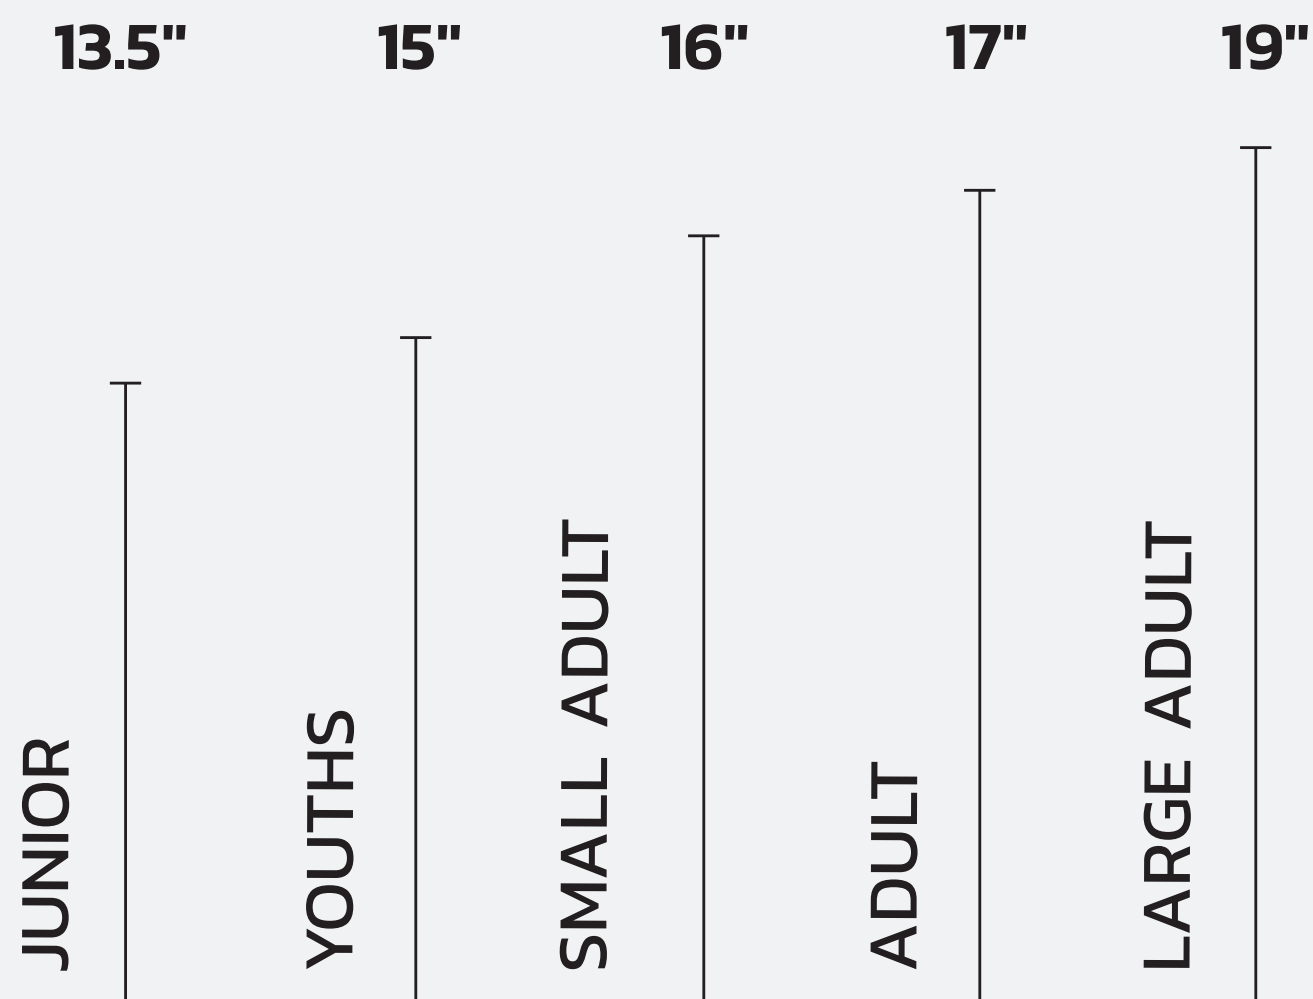

FORTRESS Original 100 Batting Pads

HEIGHT FROM TOP OF INSTEP TO MIDDLE OF KNEE

2023 SIZING	cm	in	kg
JUNIOR	33-35cm	13.5"	1.1kg
YOUTH	36-38cm	15"	1.3kg
SMALL ADULT	39-41cm	16"	1.5kg
ADULT	42-44cm	17"	1.7kg
LARGE ADULT	47-49cm	19"	1.9kg