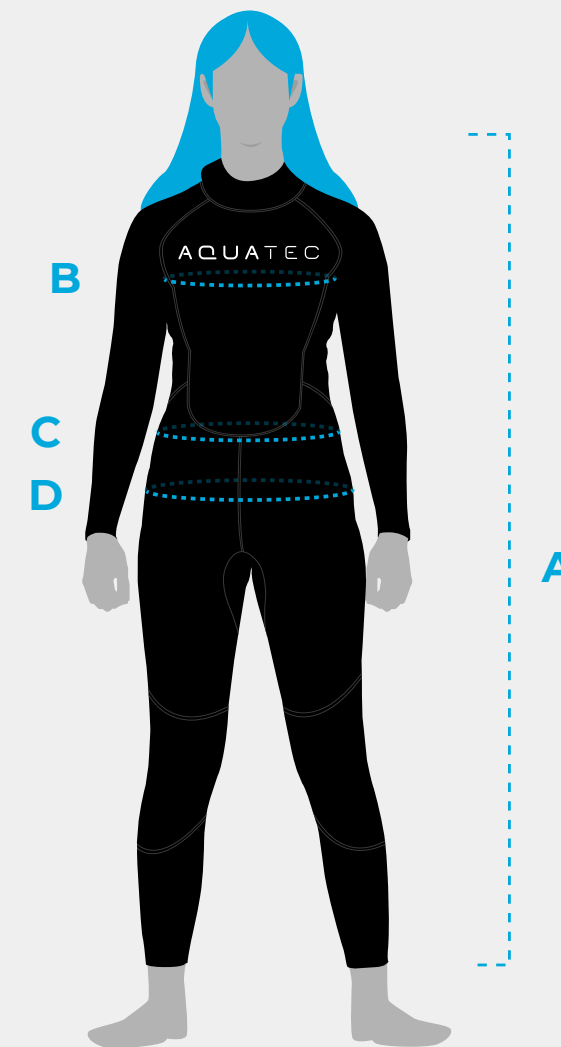

WOMEN'S FULL LENGTH 2MM WETSUIT – 100 RANGE (BEGINNER)

	MEASUREMENT	SIZE XS	SIZE S	SIZE M	SIZE L	SIZE XL	SIZE XXL
A	FULL LENGTH	134-136CM	137-139CM	140-142CM	143-145CM	146-148CM	149-151CM
B	CHEST	74-78CM	78-82CM	82-86CM	86-90CM	90-94CM	94-98CM
C	WAIST	51.5-55.5CM	55.5-59.5CM	59.5-63.5CM	63.5-67.5CM	67.5-71.5CM	71.5-75.5CM
D	HIP	82-86CM	86-90CM	90-94CM	94-98CM	98-102CM	102-106CM

Please note, there is a +/- 2cm tolerance to all measurements provided

WOMEN'S FULL LENGTH 3/2MM WETSUIT – 250 RANGE (INTERMEDIATE)

	MEASUREMENT	SIZE XS	SIZE S	SIZE M	SIZE L	SIZE XL	SIZE XXL
A	FULL LENGTH	134-136CM	137-139CM	140-142CM	143-145CM	146-148CM	149-151CM
B	CHEST	67-71CM	71-75CM	75-79CM	79-83CM	83-87CM	87-91CM
C	WAIST	51-55CM	55-59 CM	59-63CM	63-67CM	67-71CM	71-75CM
D	HIP	82-86CM	86-90CM	90-94CM	94-98CM	98-102CM	102-106CM

Please note, there is a +/- 2cm tolerance to all measurements provided

WOMEN'S FULL LENGTH 5/4MM WETSUIT – 250 RANGE (INTERMEDIATE)

	MEASUREMENT	SIZE XS	SIZE S	SIZE M	SIZE L	SIZE XL	SIZE XXL
A	FULL LENGTH	134-136CM	137-139CM	140-142CM	143-145CM	146-148CM	149-151CM
B	CHEST	67-71CM	71-75CM	75-79CM	79-83CM	83-87CM	87-91CM
C	WAIST	51-55CM	55-59 CM	59-63CM	63-67CM	67-71CM	71-75CM
D	HIP	82-86CM	86-90CM	90-94CM	94-98CM	98-102CM	102-106CM

Please note, there is a +/- 2cm tolerance to all measurements provided