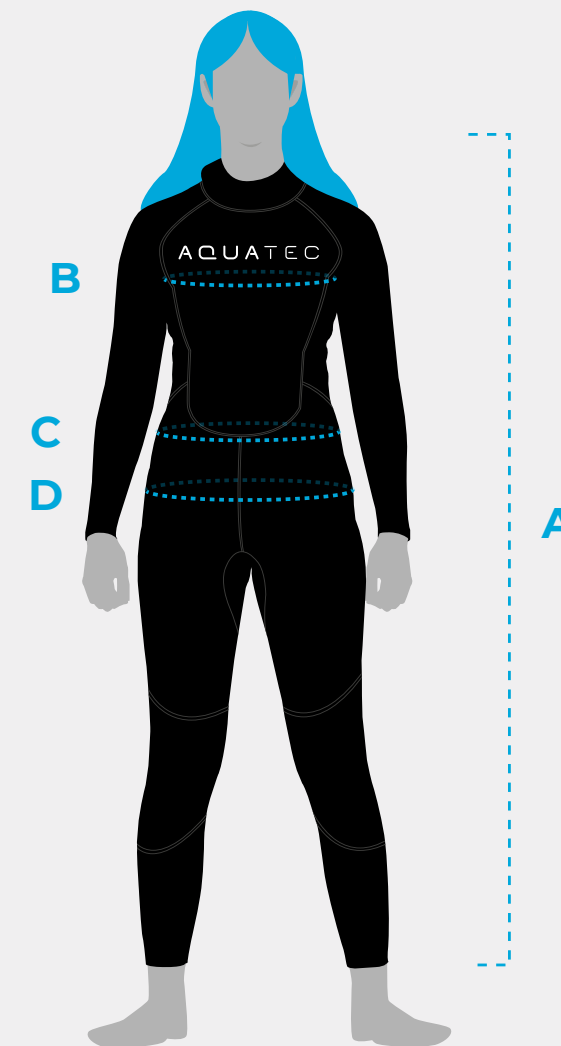

WOMEN'S FULL LENGTH 2MM WETSUIT – 100 RANGE (BEGINNER)

	MEASUREMENT	SIZE XS	SIZE S	SIZE M	SIZE L	SIZE XL	SIZE XXL
A	FULL LENGTH	134-136CM	137-139CM	140-142CM	143-145CM	146-148CM	149-151CM
B	CHEST	74-78CM	78-82CM	82-86CM	86-90CM	90-94CM	94-98CM
C	WAIST	51.5-55.5CM	55.5-59.5CM	59.5-63.5CM	63.5-67.5CM	67.5-71.5CM	71.5-75.5CM
D	HIP	82-86CM	86-90CM	90-94CM	94-98CM	98-102CM	102-106CM

Please note, there is a +/- 2cm tolerance to all measurements provided

WOMEN'S FULL LENGTH 3/2MM WETSUIT – 250 RANGE (INTERMEDIATE)

	MEASUREMENT	SIZE XS	SIZE S	SIZE M	SIZE L	SIZE XL	SIZE XXL
A	FULL LENGTH	134-136CM	137-139CM	140-142CM	143-145CM	146-148CM	149-151CM
B	CHEST	67-71CM	71-75CM	75-79CM	79-83CM	83-87CM	87-91CM
C	WAIST	51-55CM	55-59 CM	59-63CM	63-67CM	67-71CM	71-75CM
D	HIP	82-86CM	86-90CM	90-94CM	94-98CM	98-102CM	102-106CM

Please note, there is a +/- 2cm tolerance to all measurements provided

WOMEN'S FULL LENGTH 5/4MM WETSUIT – 250 RANGE (INTERMEDIATE)

	MEASUREMENT	SIZE XS	SIZE S	SIZE M	SIZE L	SIZE XL	SIZE XXL
A	FULL LENGTH	134-136CM	137-139CM	140-142CM	143-145CM	146-148CM	149-151CM
B	CHEST	67-71CM	71-75CM	75-79CM	79-83CM	83-87CM	87-91CM
C	WAIST	51-55CM	55-59 CM	59-63CM	63-67CM	67-71CM	71-75CM
D	HIP	82-86CM	86-90CM	90-94CM	94-98CM	98-102CM	102-106CM

Please note, there is a +/- 2cm tolerance to all measurements provided