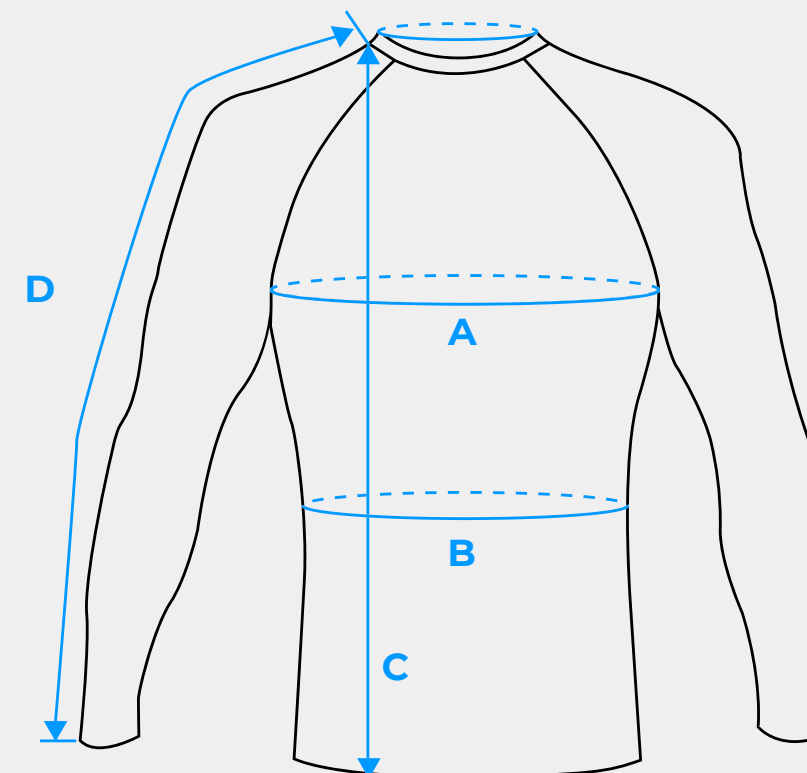

	MEASUREMENT	SIZE XS	SIZE S	SIZE M	SIZE L	SIZE XL	SIZE XXL
A	CHEST WIDTH	76-80CM	80-84CM	84-88CM	88-92CM	92-96CM	96-100CM
B	WAIST WIDTH	63-67CM	67-71CM	71-75CM	75-79CM	79-83CM	83-87CM
C	TORSO LENGTH	63-65CM	65-67CM	67-69CM	69-71CM	71-73CM	73-75CM
D	LONG SLEEVE LENGTH	59-61CM	61-63CM	63-65CM	65-67CM	67-69CM	69-71CM

	MEASUREMENT	SIZE XS	SIZE S	SIZE M	SIZE L	SIZE XL	SIZE XXL
A	CHEST WIDTH	76-80CM	80-84CM	84-88CM	88-92CM	92-96CM	96-100CM
B	WAIST WIDTH	63-67CM	67-71CM	71-75CM	75-79CM	79-83CM	83-87CM
C	TORSO LENGTH	63-65CM	65-67CM	67-69CM	69-71CM	71-73CM	73-75CM
D	SHORT SLEEVE LENGTH	30-31CM	31-32CM	32-33CM	33-34CM	34-35CM	35-36CM