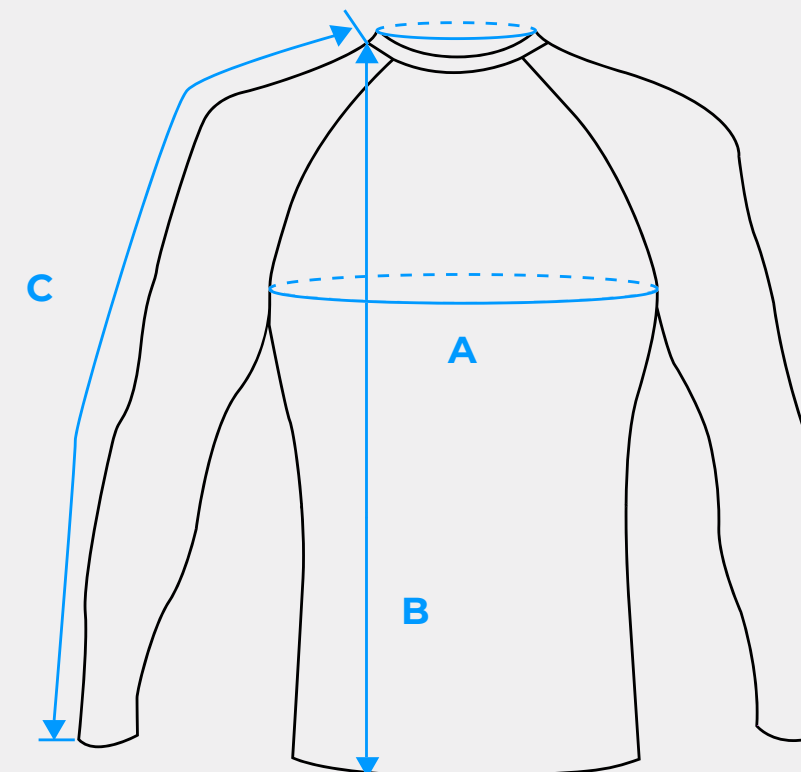

	MEASUREMENT	5-6 YEARS	7-8 YEARS	9-10 YEARS	11-12 YEARS	13-14 YEARS	15-16 YEARS
A	CHEST WIDTH	53-58CM	58-63CM	63-68CM	68-73CM	73-78CM	78-83CM
B	LENGTH	41-44CM	44-47CM	47-50CM	50-53CM	53-56CM	56-59CM
C	LONG SLEEVE LENGTH	38-43CM	43-48CM	48-53CM	53-58CM	58-63CM	63-68CM

	MEASUREMENT	5-6 YEARS	7-8 YEARS	9-10 YEARS	11-12 YEARS	13-14 YEARS	15-16 YEARS
A	CHEST WIDTH	53-58CM	58-63CM	63-68CM	68-73CM	73-78CM	78-83CM
B	LENGTH	41-44CM	44-47CM	47-50CM	50-53CM	53-56CM	56-59CM
C	SHORT SLEEVE LENGTH	27-28CM	28-29CM	29-30CM	30-31CM	31-32CM	32-33CM