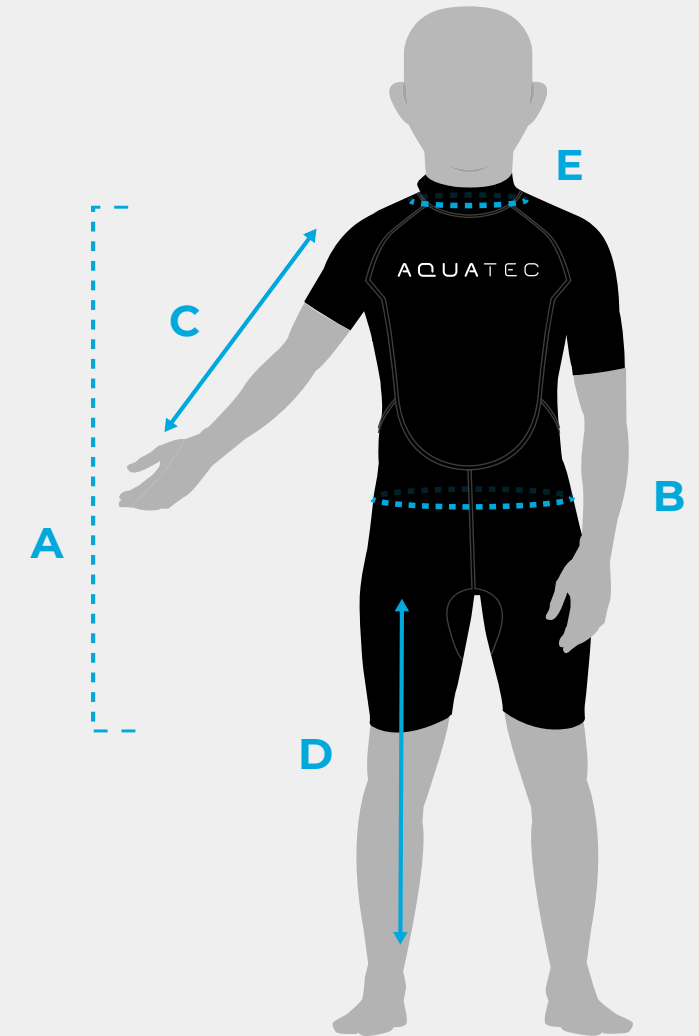

SHORTY 2MM WETSUIT - BEGINNER

	MEASUREMENT	AGE 3-4	AGE 5-6	AGE 7-8	AGE 9-10	AGE 11-12	AGE 13-14	AGE 15-16
A	FULL LENGTH	63-67CM	68-72CM	72-76CM	77-81CM	81-85CM	86-90CM	90-94CM
B	WAIST	53-55CM	56-58CM	59-61CM	62-64CM	65-67CM	68-70CM	71-73CM
C	SLEEVE LENGTH	23CM	24CM	25CM	26CM	27CM	28CM	29CM
D	LEG LENGTH	16CM	17CM	18CM	19CM	20CM	21CM	22CM
E	NECK CIRCUMFERENCE	25CM	26CM	27CM	28CM	29CM	30CM	31CM

Please note, there is a +/- 2cm tolerance to all measurements provided

SHORTY 4/3MM WETSUIT - INTERMEDIATE

	MEASUREMENT	AGE 3-4	AGE 5-6	AGE 7-8	AGE 9-10	AGE 11-12	AGE 13-14	AGE 15-16
A	FULL LENGTH	63-67CM	68-72CM	72-76CM	77-81CM	81-85CM	86-90CM	90-94CM
B	WAIST	53-55CM	56-58CM	59-61CM	62-64CM	65-67CM	68-70CM	71-73CM
C	SLEEVE LENGTH	23CM	24CM	25CM	26CM	27CM	28CM	29CM
D	LEG LENGTH	16CM	17CM	18CM	19CM	20CM	21CM	22CM
E	NECK CIRCUMFERENCE	25CM	26CM	27CM	28CM	29CM	30CM	31CM

Please note, there is a +/- 2cm tolerance to all measurements provided