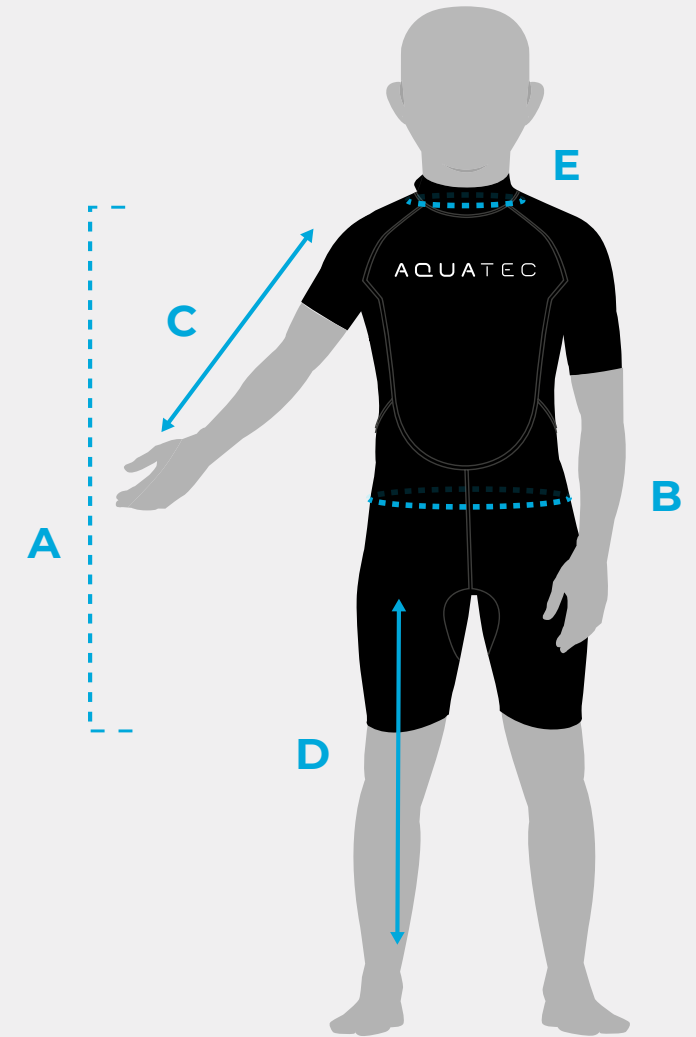

SHORTY 2MM WETSUIT - BEGINNER

	MEASUREMENT	AGE 3-4	AGE 5-6	AGE 7-8	AGE 9-10	AGE 11-12	AGE 13-14	AGE 15-16
A	FULL LENGTH	63-67CM	68-72CM	72-76CM	77-81CM	81-85CM	86-90CM	90-94CM
B	WAIST	53-55CM	56-58CM	59-61CM	62-64CM	65-67CM	68-70CM	71-73CM
C	SLEEVE LENGTH	23CM	24CM	25CM	26CM	27CM	28CM	29CM
D	LEG LENGTH	16CM	17CM	18CM	19CM	20CM	21CM	22CM
E	NECK CIRCUMFERENCE	25CM	26CM	27CM	28CM	29CM	30CM	31CM

Please note, there is a +/- 2cm tolerance to all measurements provided

SHORTY 4/3MM WETSUIT - INTERMEDIATE

	MEASUREMENT	AGE 3-4	AGE 5-6	AGE 7-8	AGE 9-10	AGE 11-12	AGE 13-14	AGE 15-16
A	FULL LENGTH	63-67CM	68-72CM	72-76CM	77-81CM	81-85CM	86-90CM	90-94CM
B	WAIST	53-55CM	56-58CM	59-61CM	62-64CM	65-67CM	68-70CM	71-73CM
C	SLEEVE LENGTH	23CM	24CM	25CM	26CM	27CM	28CM	29CM
D	LEG LENGTH	16CM	17CM	18CM	19CM	20CM	21CM	22CM
E	NECK CIRCUMFERENCE	25CM	26CM	27CM	28CM	29CM	30CM	31CM

Please note, there is a +/- 2cm tolerance to all measurements provided