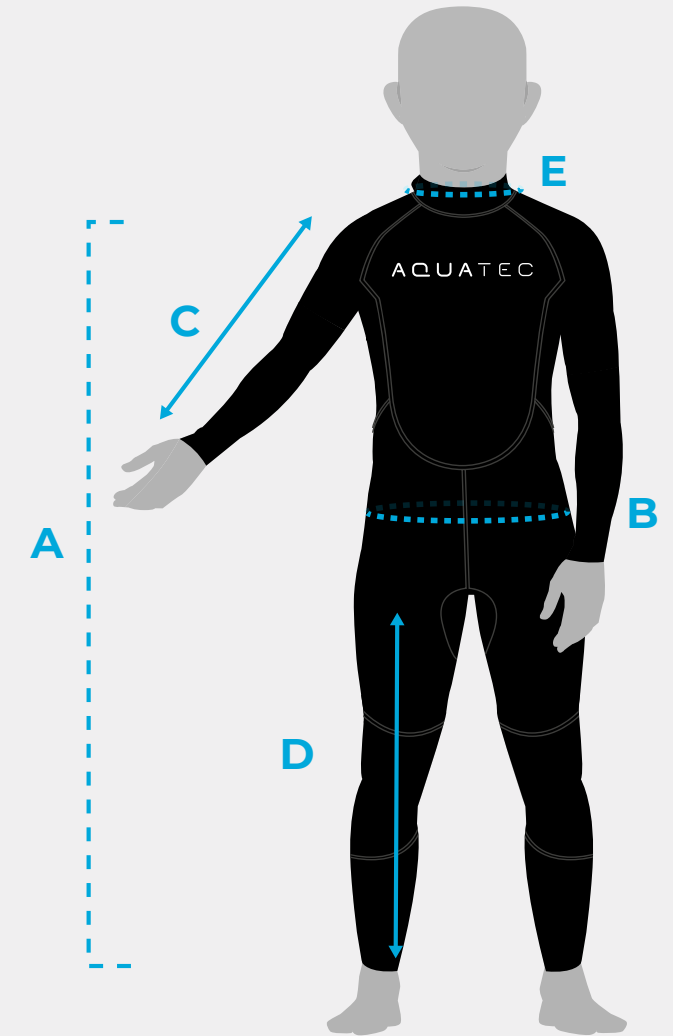

FULL LENGTH 2MM WETSUIT - BEGINNER

	MEASUREMENT	AGE 3-4	AGE 5-6	AGE 7-8	AGE 9-10	AGE 11-12	AGE 13-14	AGE 15-16
A	FULL LENGTH	102-106CM	108-112CM	113-117CM	119-123CM	124-128CM	130-134CM	135-139CM
B	WAIST	53-55CM	56-58CM	59-61CM	62-64CM	65-67CM	68-70CM	71-73CM
C	SLEEVE LENGTH	51CM	53CM	55CM	57CM	59CM	61CM	63CM
D	LEG LENGTH	55CM	57CM	59CM	61CM	63CM	65CM	67CM
E	NECK CIRCUMFERENCE	25CM	26CM	27CM	28CM	29CM	30CM	31CM

Please note, there is a +/- 2cm tolerance to all measurements provided

FULL LENGTH 4/3MM WETSUIT - INTERMEDIATE

	MEASUREMENT	AGE 3-4	AGE 5-6	AGE 7-8	AGE 9-10	AGE 11-12	AGE 13-14	AGE 15-16
A	FULL LENGTH	102-106CM	108-112CM	113-117CM	119-123CM	124-128CM	130-134CM	135-139CM
B	WAIST	53-55CM	56-58CM	59-61CM	62-64CM	65-67CM	68-70CM	71-73CM
C	SLEEVE LENGTH	51CM	53CM	55CM	57CM	59CM	61CM	63CM
D	LEG LENGTH	55CM	57CM	59CM	61CM	63CM	65CM	67CM
E	NECK CIRCUMFERENCE	25CM	26CM	27CM	28CM	29CM	30CM	31CM

Please note, there is a +/- 2cm tolerance to all measurements provided