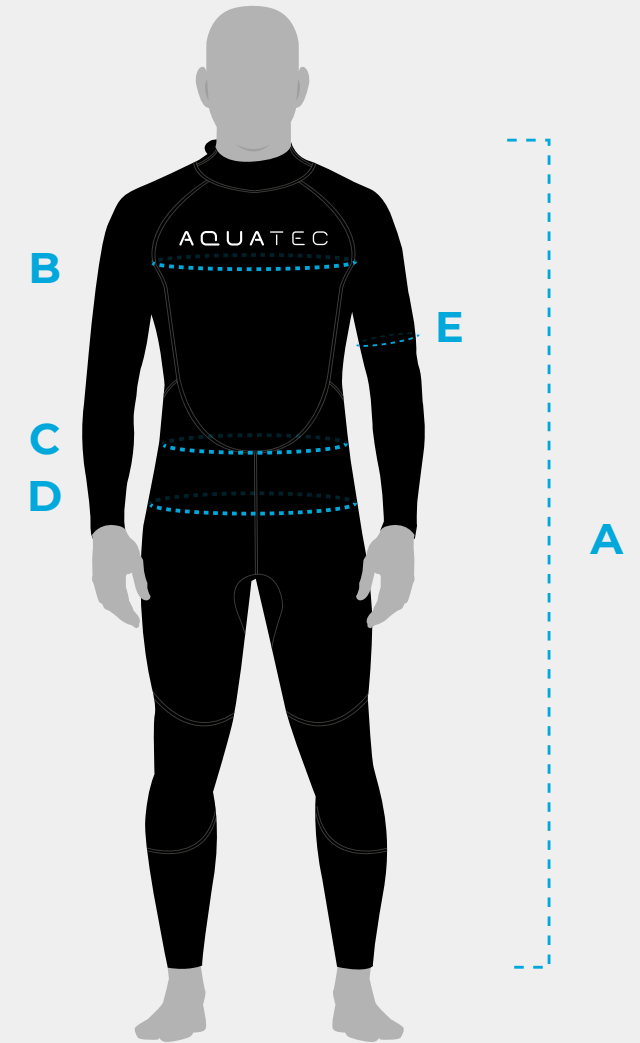

MEN'S FULL LENGTH 2MM WETSUIT – 100 RANGE (BEGINNER)

	MEASUREMENT	SIZE XS	SIZE S	SIZE M	SIZE L	SIZE XL	SIZE XXL
A	FULL LENGTH	131-135CM	136-140CM	141CM-145CM	146-150CM	151-155CM	156-160CM
B	CHEST	82-86CM	86CM-90CM	90-94CM	94-98CM	98-102CM	102-106CM
C	WAIST	67-71CM	71-75CM	75-79CM	79-83CM	83-87CM	87-91CM
D	HIP	84-88CM	88-92CM	92-96CM	96-100CM	100-104CM	104-108CM
E	BICEP CIRCUMFERENCE	33-34.5CM	34.5-36CM	36-37.5CM	37.5-39CM	39-40.5CM	40.5-42CM

Please note, there is a +/- 2cm tolerance to all measurements provided

MEN'S FULL LENGTH 3/2MM WETSUIT – 250 RANGE (INTERMEDIATE)

	MEASUREMENT	SIZE XS	SIZE S	SIZE M	SIZE L	SIZE XL	SIZE XXL
A	FULL LENGTH	131-135CM	136-140CM	141CM-145CM	146-150CM	151-155CM	156-160CM
B	CHEST	80-84CM	84CM-88CM	88-92CM	92-96CM	96-100CM	100-104CM
C	WAIST	63-67CM	67-71CM	71-75CM	75-79CM	79-83CM	83-87CM
D	HIP	82-86CM	86-90CM	90-94CM	94-98CM	98-102CM	102-106CM
E	BICEP CIRCUMFERENCE	33-34.5CM	34.5-36CM	36-37.5CM	37.5-39CM	39-40.5CM	40.5-42CM

Please note, there is a +/- 2cm tolerance to all measurements provided

MEN'S FULL LENGTH 5/4MM WETSUIT – 250 RANGE (INTERMEDIATE)

	MEASUREMENT	SIZE XS	SIZE S	SIZE M	SIZE L	SIZE XL	SIZE XXL
A	FULL LENGTH	131-135CM	136-140CM	141CM-145CM	146-150CM	151-155CM	156-160CM
B	CHEST	80-84CM	84CM-88CM	88-92CM	92-96CM	96-100CM	100-104CM
C	WAIST	63-67CM	67-71CM	71-75CM	75-79CM	79-83CM	83-87CM
D	HIP	82-86CM	86-90CM	90-94CM	94-98CM	98-102CM	102-106CM
E	BICEP CIRCUMFERENCE	33-34.5CM	34.5-36CM	36-37.5CM	37.5-39CM	39-40.5CM	40.5-42CM

Please note, there is a +/- 2cm tolerance to all measurements provided