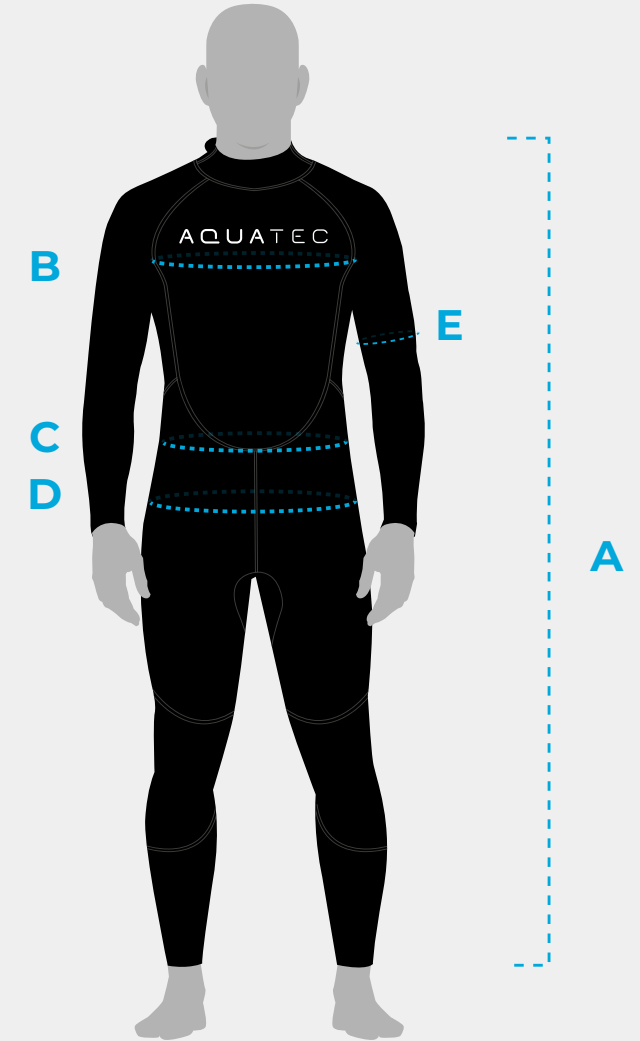

MEN'S FULL LENGTH 2MM WETSUIT – 100 RANGE (BEGINNER)

	MEASUREMENT	SIZE XS	SIZE S	SIZE M	SIZE L	SIZE XL	SIZE XXL
A	FULL LENGTH	131-135CM	136-140CM	141CM-145CM	146-150CM	151-155CM	156-160CM
B	CHEST	82-86CM	86CM-90CM	90-94CM	94-98CM	98-102CM	102-106CM
C	WAIST	67-71CM	71-75CM	75-79CM	79-83CM	83-87CM	87-91CM
D	HIP	84-88CM	88-92CM	92-96CM	96-100CM	100-104CM	104-108CM
E	BICEP CIRCUMFERENCE	33-34.5CM	34.5-36CM	36-37.5CM	37.5-39CM	39-40.5CM	40.5-42CM

Please note, there is a +/- 2cm tolerance to all measurements provided

MEN'S FULL LENGTH 3/2MM WETSUIT – 250 RANGE (INTERMEDIATE)

	MEASUREMENT	SIZE XS	SIZE S	SIZE M	SIZE L	SIZE XL	SIZE XXL
A	FULL LENGTH	131-135CM	136-140CM	141CM-145CM	146-150CM	151-155CM	156-160CM
B	CHEST	80-84CM	84CM-88CM	88-92CM	92-96CM	96-100CM	100-104CM
C	WAIST	63-67CM	67-71CM	71-75CM	75-79CM	79-83CM	83-87CM
D	HIP	82-86CM	86-90CM	90-94CM	94-98CM	98-102CM	102-106CM
E	BICEP CIRCUMFERENCE	33-34.5CM	34.5-36CM	36-37.5CM	37.5-39CM	39-40.5CM	40.5-42CM

Please note, there is a +/- 2cm tolerance to all measurements provided

MEN'S FULL LENGTH 5/4MM WETSUIT – 250 RANGE (INTERMEDIATE)

	MEASUREMENT	SIZE XS	SIZE S	SIZE M	SIZE L	SIZE XL	SIZE XXL
A	FULL LENGTH	131-135CM	136-140CM	141CM-145CM	146-150CM	151-155CM	156-160CM
B	CHEST	80-84CM	84CM-88CM	88-92CM	92-96CM	96-100CM	100-104CM
C	WAIST	63-67CM	67-71CM	71-75CM	75-79CM	79-83CM	83-87CM
D	HIP	82-86CM	86-90CM	90-94CM	94-98CM	98-102CM	102-106CM
E	BICEP CIRCUMFERENCE	33-34.5CM	34.5-36CM	36-37.5CM	37.5-39CM	39-40.5CM	40.5-42CM

Please note, there is a +/- 2cm tolerance to all measurements provided