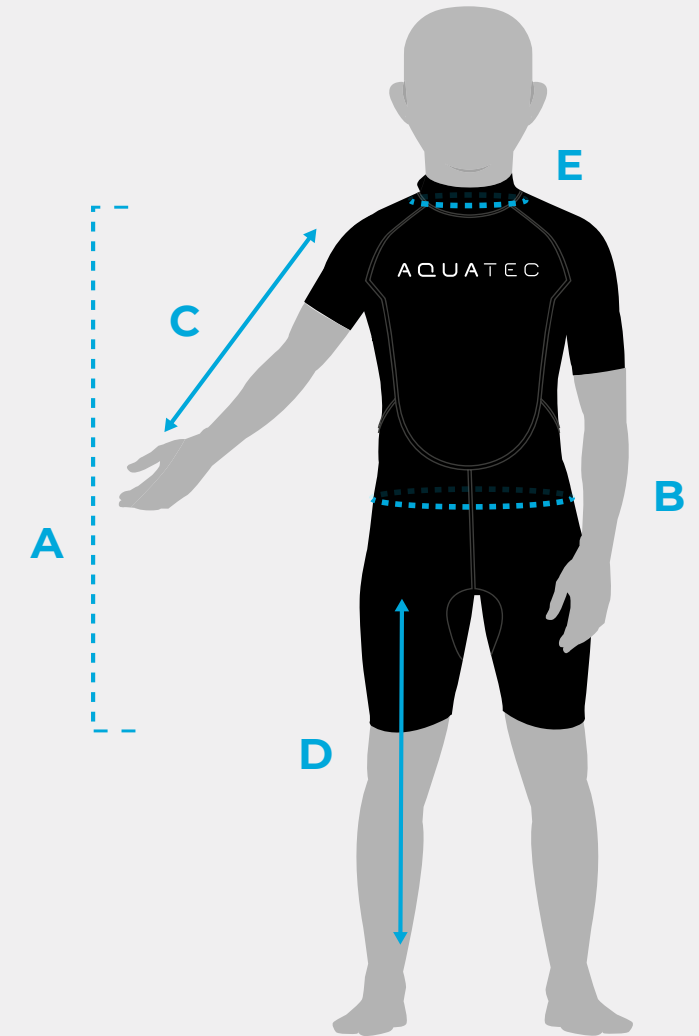

SHORTY 4/3MM WETSUIT - INTERMEDIATE

	MEASUREMENT	AGE 3-4	AGE 5-6	AGE 7-8	AGE 9-10	AGE 11-12	AGE 13-14	AGE 15-16
A	FULL LENGTH	63-67CM	68-72CM	72-76CM	77-81CM	81-85CM	86-90CM	90-94CM
B	WAIST	53-55CM	56-58CM	59-61CM	62-64CM	65-67CM	68-70CM	71-73CM
C	SLEEVE LENGTH	23CM	24CM	25CM	26CM	27CM	28CM	29CM
D	LEG LENGTH	16CM	17CM	18CM	19CM	20CM	21CM	22CM
E	NECK CIRCUMFERENCE	25CM	26CM	27CM	28CM	29CM	30CM	31CM

Please note, there is a +/- 2cm tolerance to all measurements provided