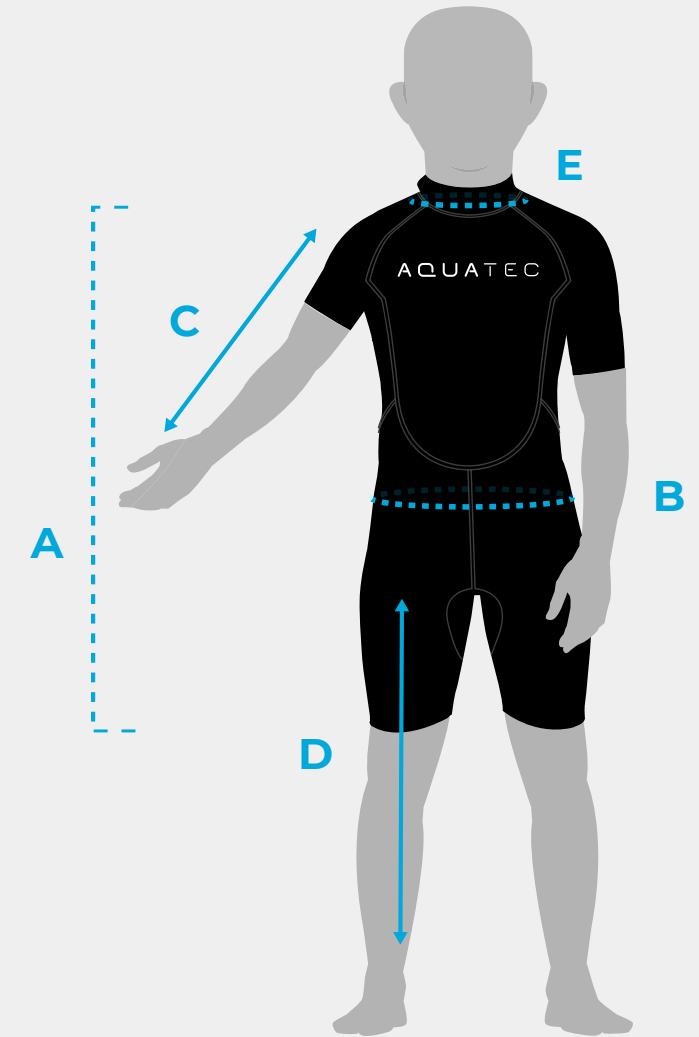

## SHORTY 2MM WETSUIT - BEGINNER

	MEASUREMENT	AGE 3-4	AGE 5-6	AGE 7-8	AGE 9-10	AGE 11-12	AGE 13-14	AGE 15-16
A	FULL LENGTH	63-67CM	68-72CM	72-76CM	77-81CM	81-85CM	86-90CM	90-94CM
B	WAIST	53-55CM	56-58CM	59-61CM	62-64CM	65-67CM	68-70CM	71-73CM
C	SLEEVE LENGTH	23CM	24CM	25CM	26CM	27CM	28CM	29CM
D	LEG LENGTH	16CM	17CM	18CM	19CM	20CM	21CM	22CM
E	NECK CIRCUMFERENCE	25CM	26CM	27CM	28CM	29CM	30CM	31CM

Please note, there is a +/- 2cm tolerance to all measurements provided