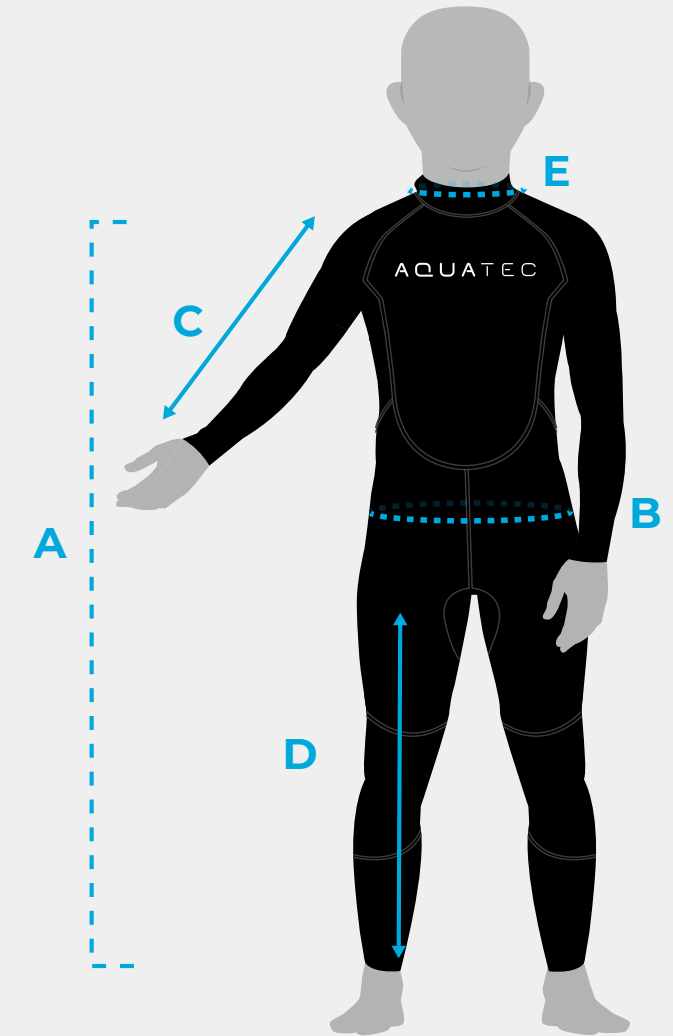

## FULL LENGTH 4/3MM WETSUIT - INTERMEDIATE

	MEASUREMENT	AGE 3-4	AGE 5-6	AGE 7-8	AGE 9-10	AGE 11-12	AGE 13-14	AGE 15-16
A	FULL LENGTH	102-106CM	108-112CM	113-117CM	119-123CM	124-128CM	130-134CM	135-139CM
B	WAIST	53-55CM	56-58CM	59-61CM	62-64CM	65-67CM	68-70CM	71-73CM
C	SLEEVE LENGTH	51CM	53CM	55CM	57CM	59CM	61CM	63CM
D	LEG LENGTH	55CM	57CM	59CM	61CM	63CM	65CM	67CM
E	NECK CIRCUMFERENCE	25CM	26CM	27CM	28CM	29CM	30CM	31CM

Please note, there is a +/- 2cm tolerance to all measurements provided