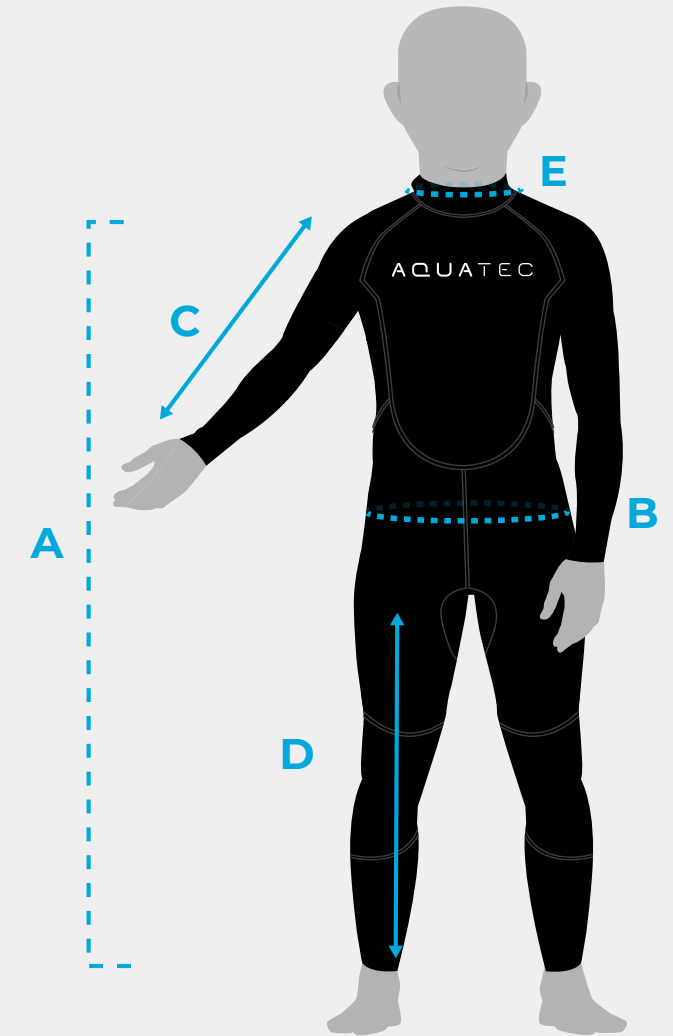

FULL LENGTH 2MM WETSUIT - BEGINNER

	MEASUREMENT	AGE 3-4	AGE 5-6	AGE 7-8	AGE 9-10	AGE 11-12	AGE 13-14	AGE 15-16
A	FULL LENGTH	102-106CM	108-112CM	113-117CM	119-123CM	124-128CM	130-134CM	135-139CM
B	WAIST	53-55CM	56-58CM	59-61CM	62-64CM	65-67CM	68-70CM	71-73CM
C	SLEEVE LENGTH	51CM	53CM	55CM	57CM	59CM	61CM	63CM
D	LEG LENGTH	55CM	57CM	59CM	61CM	63CM	65CM	67CM
E	NECK CIRCUMFERENCE	25CM	26CM	27CM	28CM	29CM	30CM	31CM

Please note, there is a +/- 2cm tolerance to all measurements provided